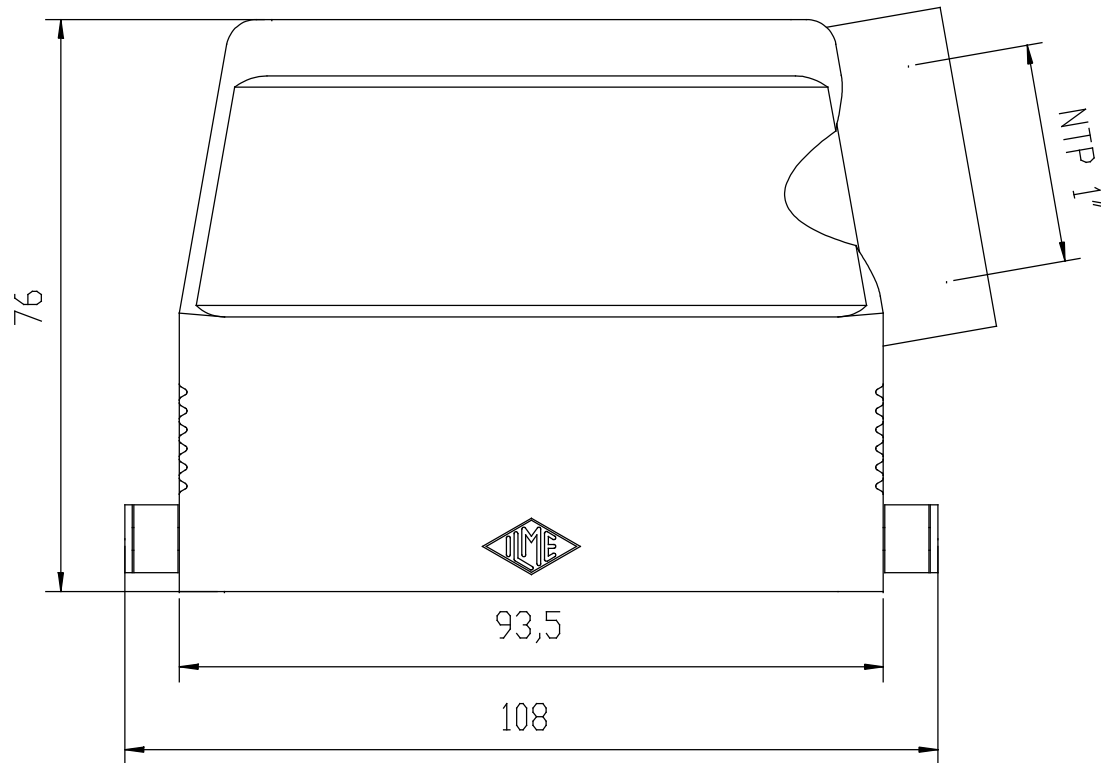

Diritti riservati

All rights reserved

Date	14.12.2006	CAOT 16.6 L	Scale	
Sign.		hood side entry NPT 1"	1:1	